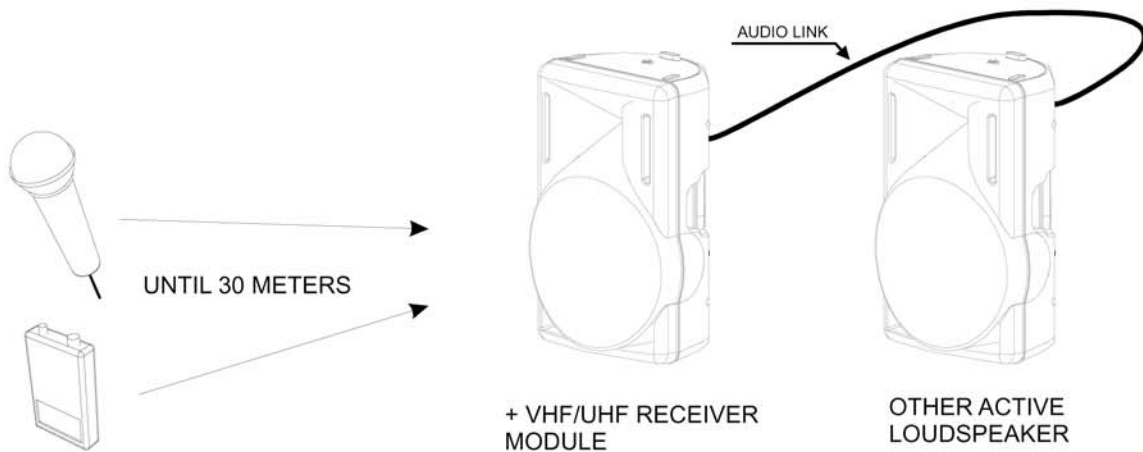

WIRELESS SPEAKERS IN GROUP