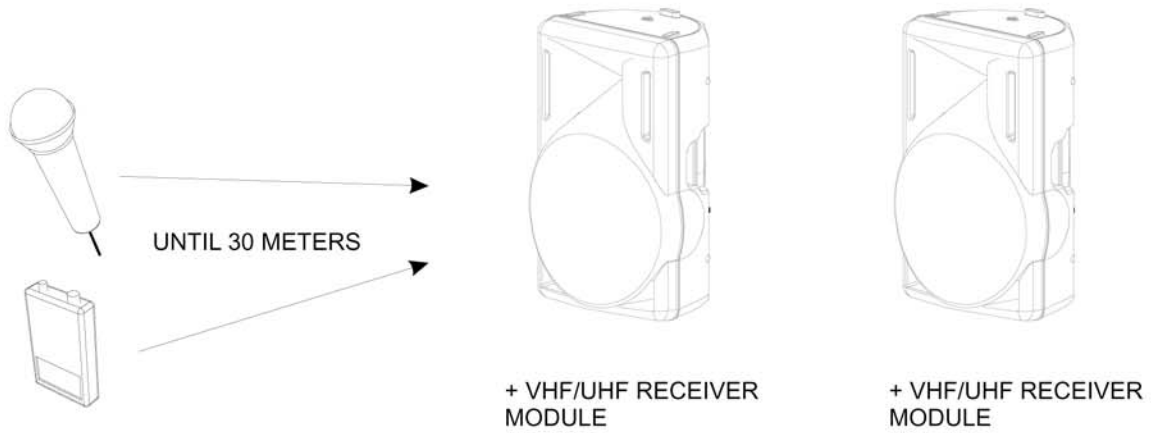

OPERA 110 MOBILE WIRELESS APPLICATIONS

PG 1

WIRELESS SPEAKERS IN DIFFERENT POSITION